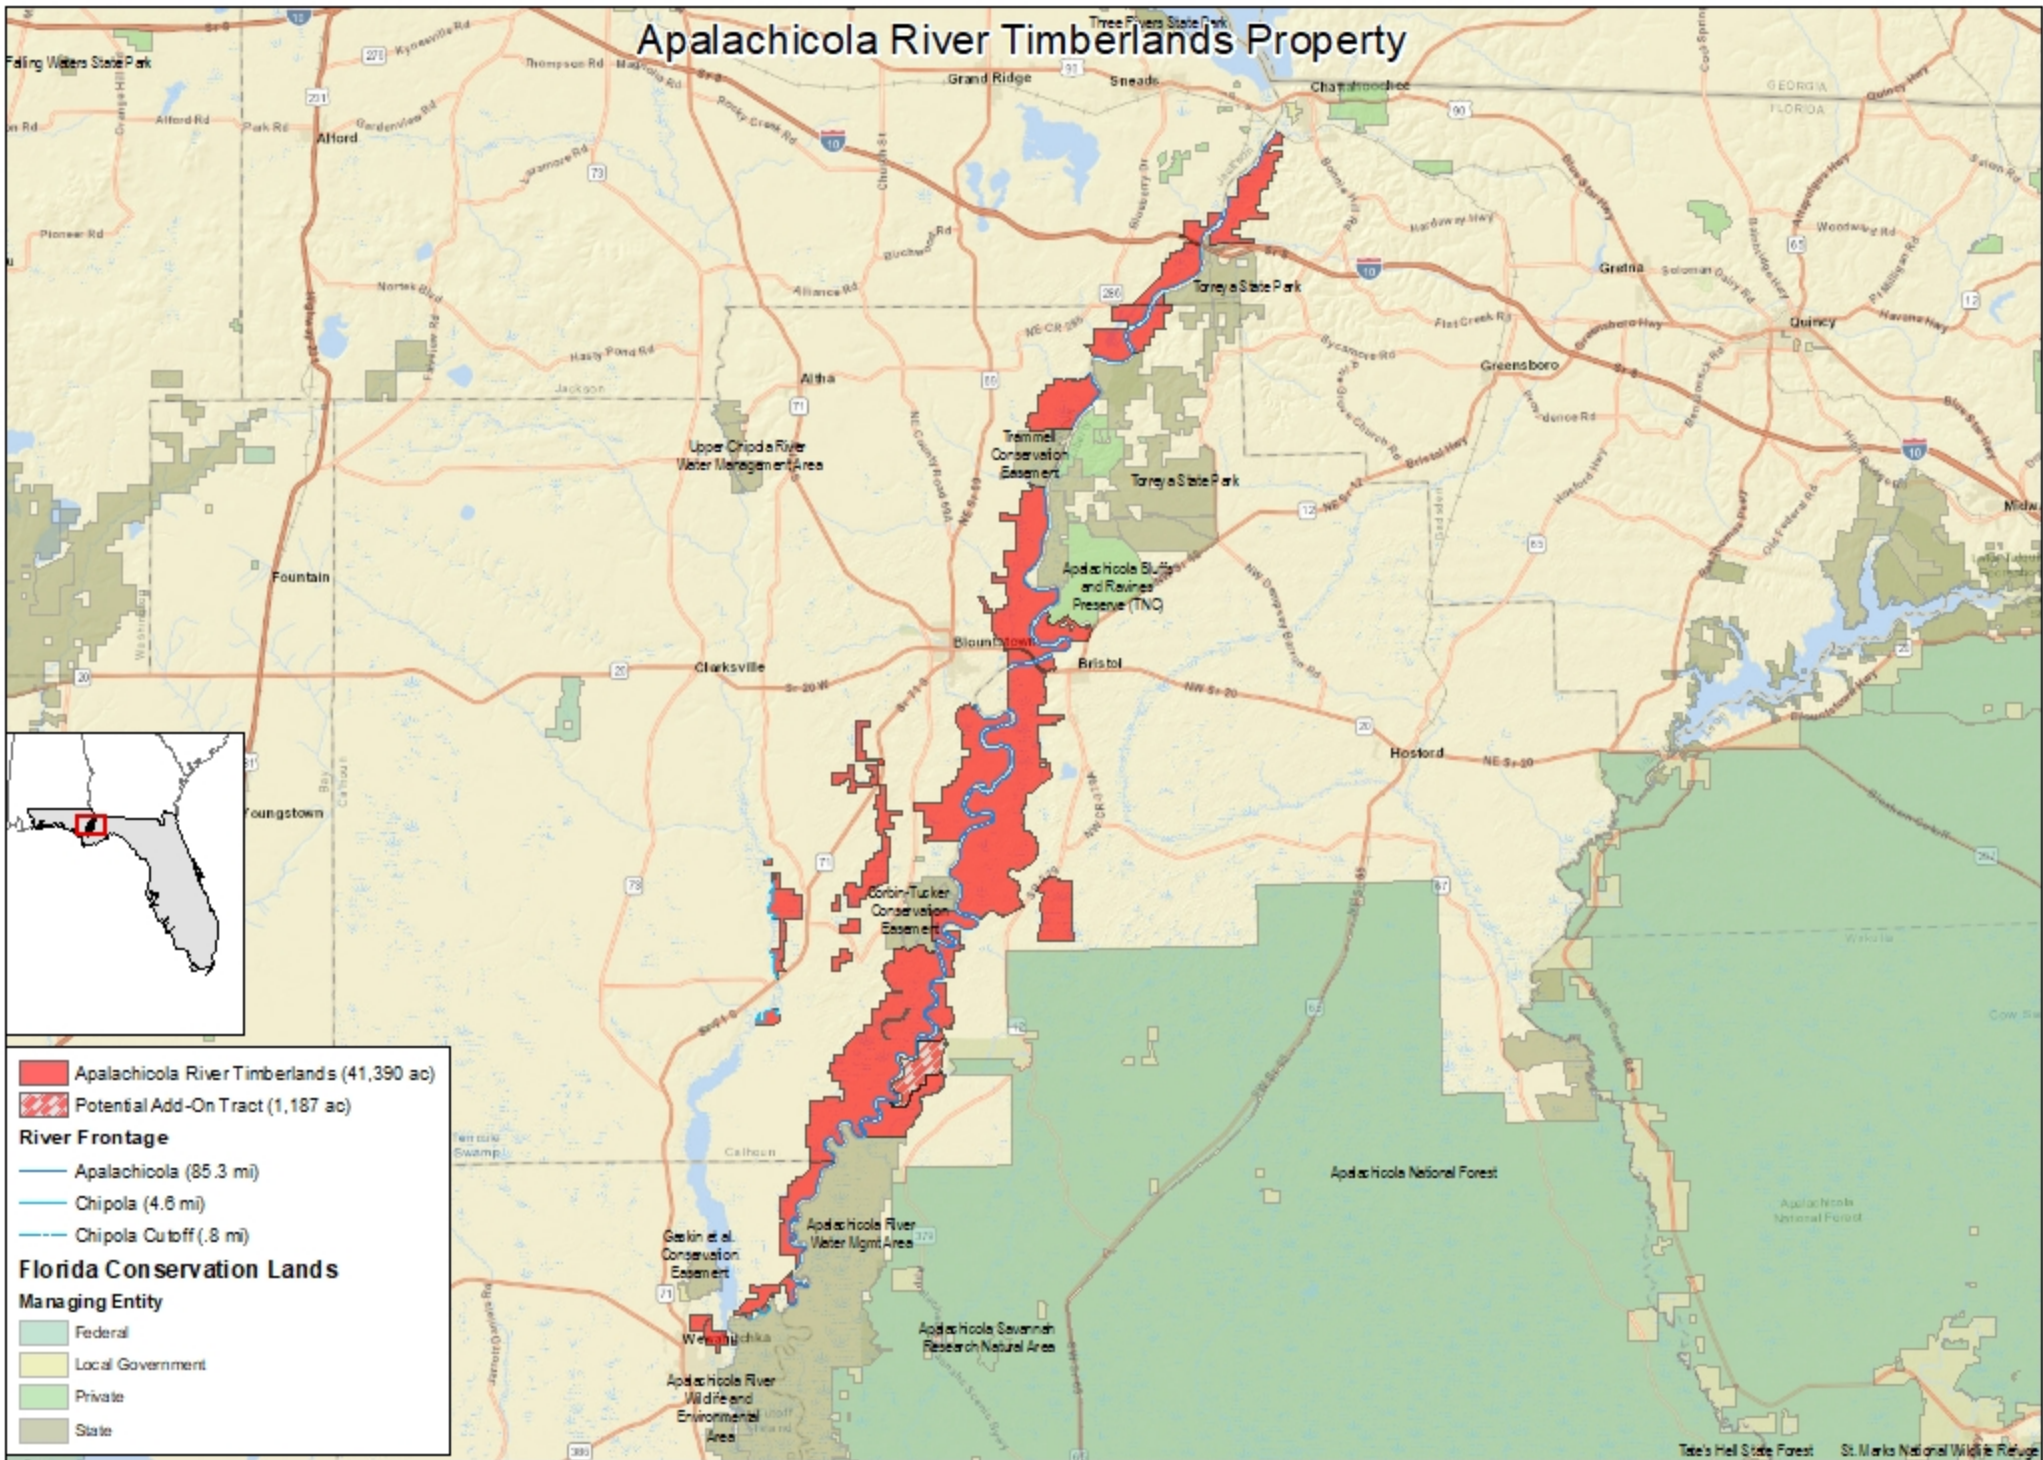

Apalachicola River Timberlands Property

0 2.5 5 10 Miles

Florida Conservation Lands Data Source: www.fnai.org/gisdata.com

4/16/2018

The Forestland Group LLC
jws